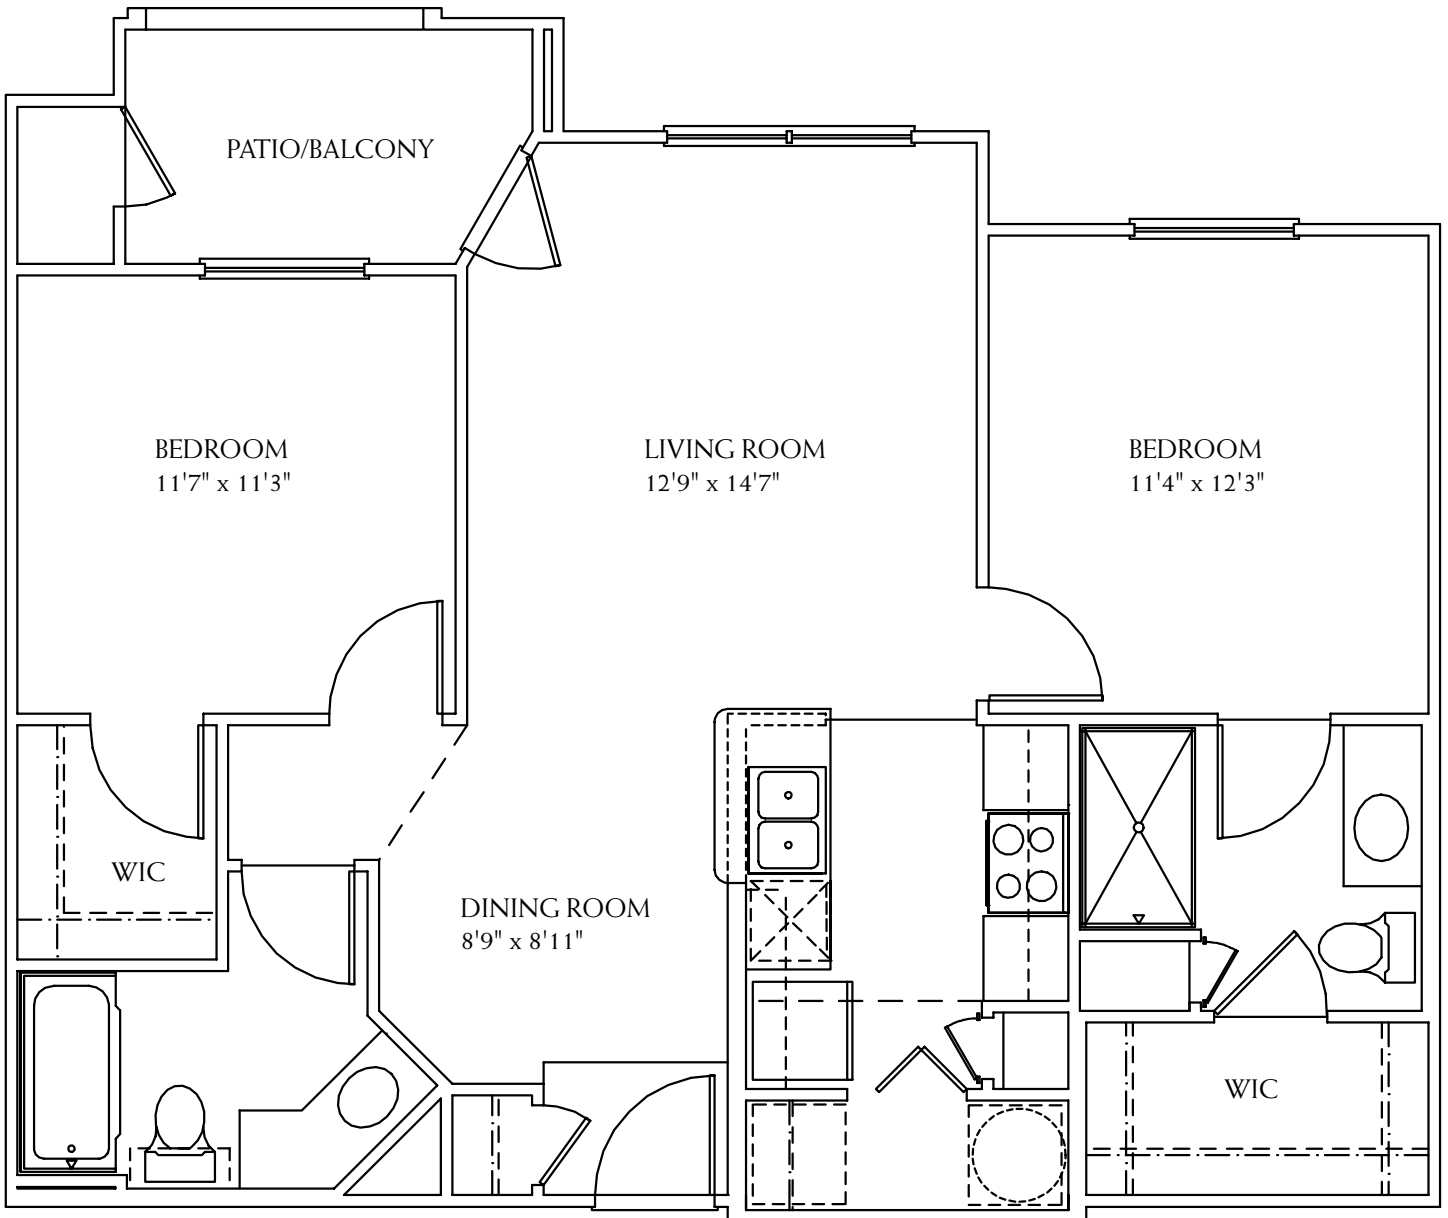

**RENOIR - B1**

2 Bedroom, 2 Bath

989 Sq. Feet

Measurements may vary slightly.

**The Conservatory at Wells Branch**

14320 Tandem Boulevard Austin, Texas 78728 Telephone: 512.388.0010 Fax: 512.388.1771

[www.conservatoryseniorliving.com](http://www.conservatoryseniorliving.com)