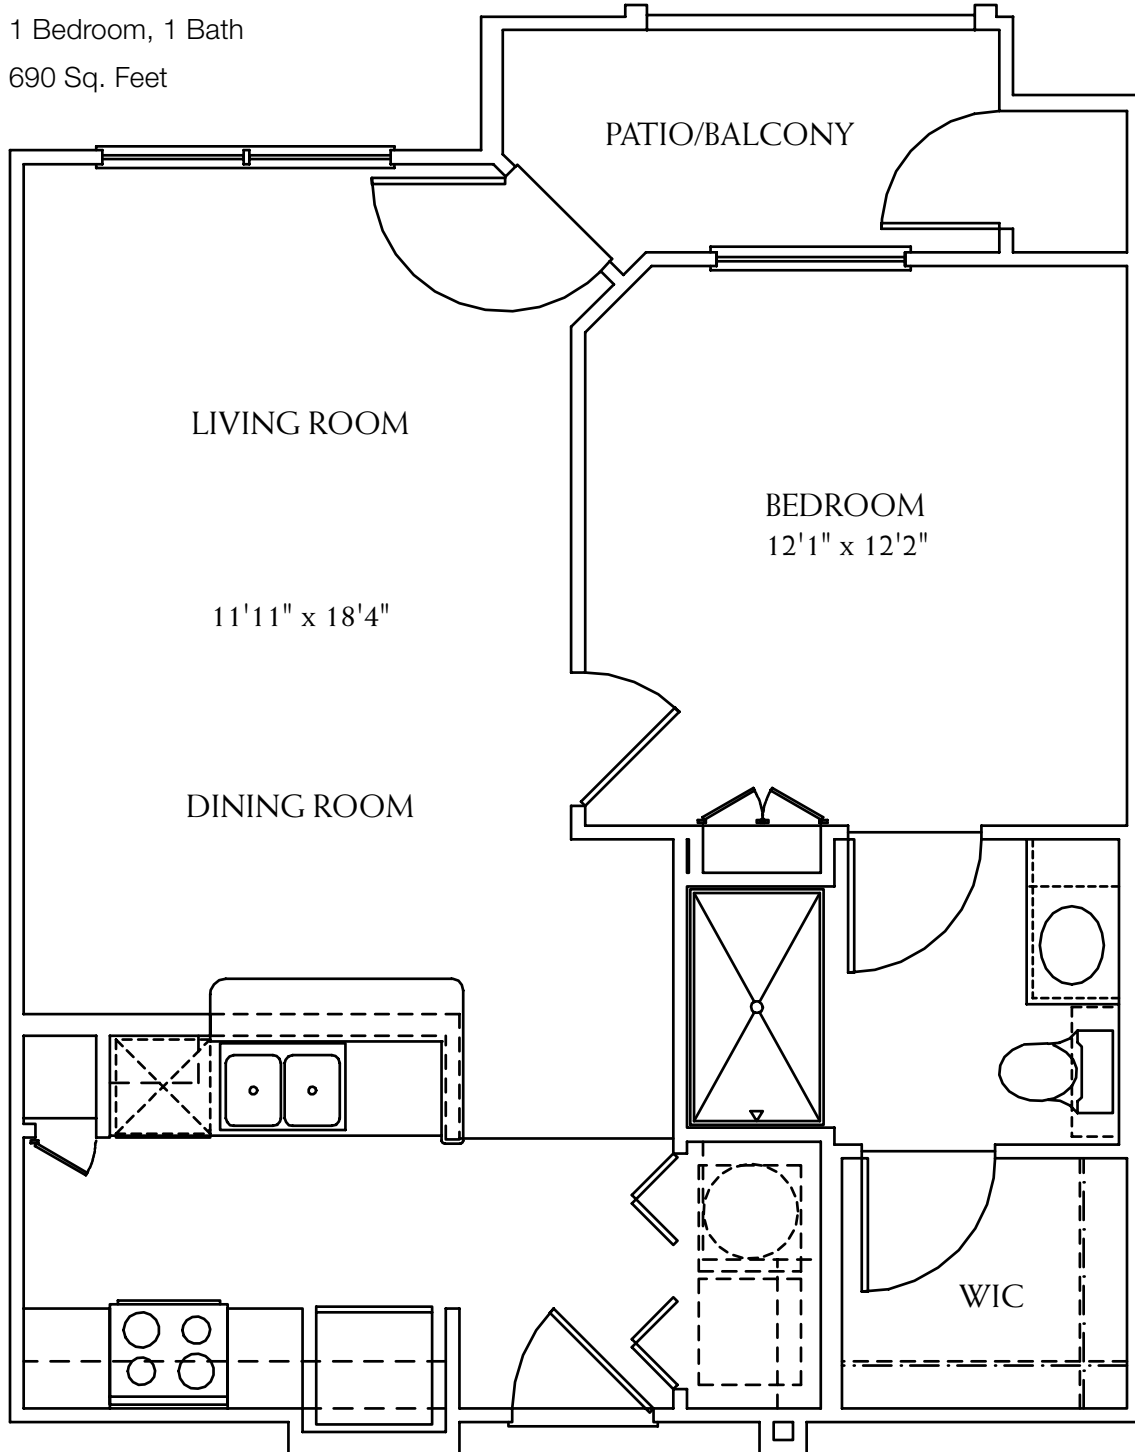

MONET - A1

1 Bedroom, 1 Bath

690 Sq. Feet

Measurements may vary slightly.

The Conservatory at Wells Branch

14320 Tandem Boulevard Austin, Texas 78728 Telephone: 512.388.0010 Fax: 512.388.1771

www.conservatoryseniorliving.com